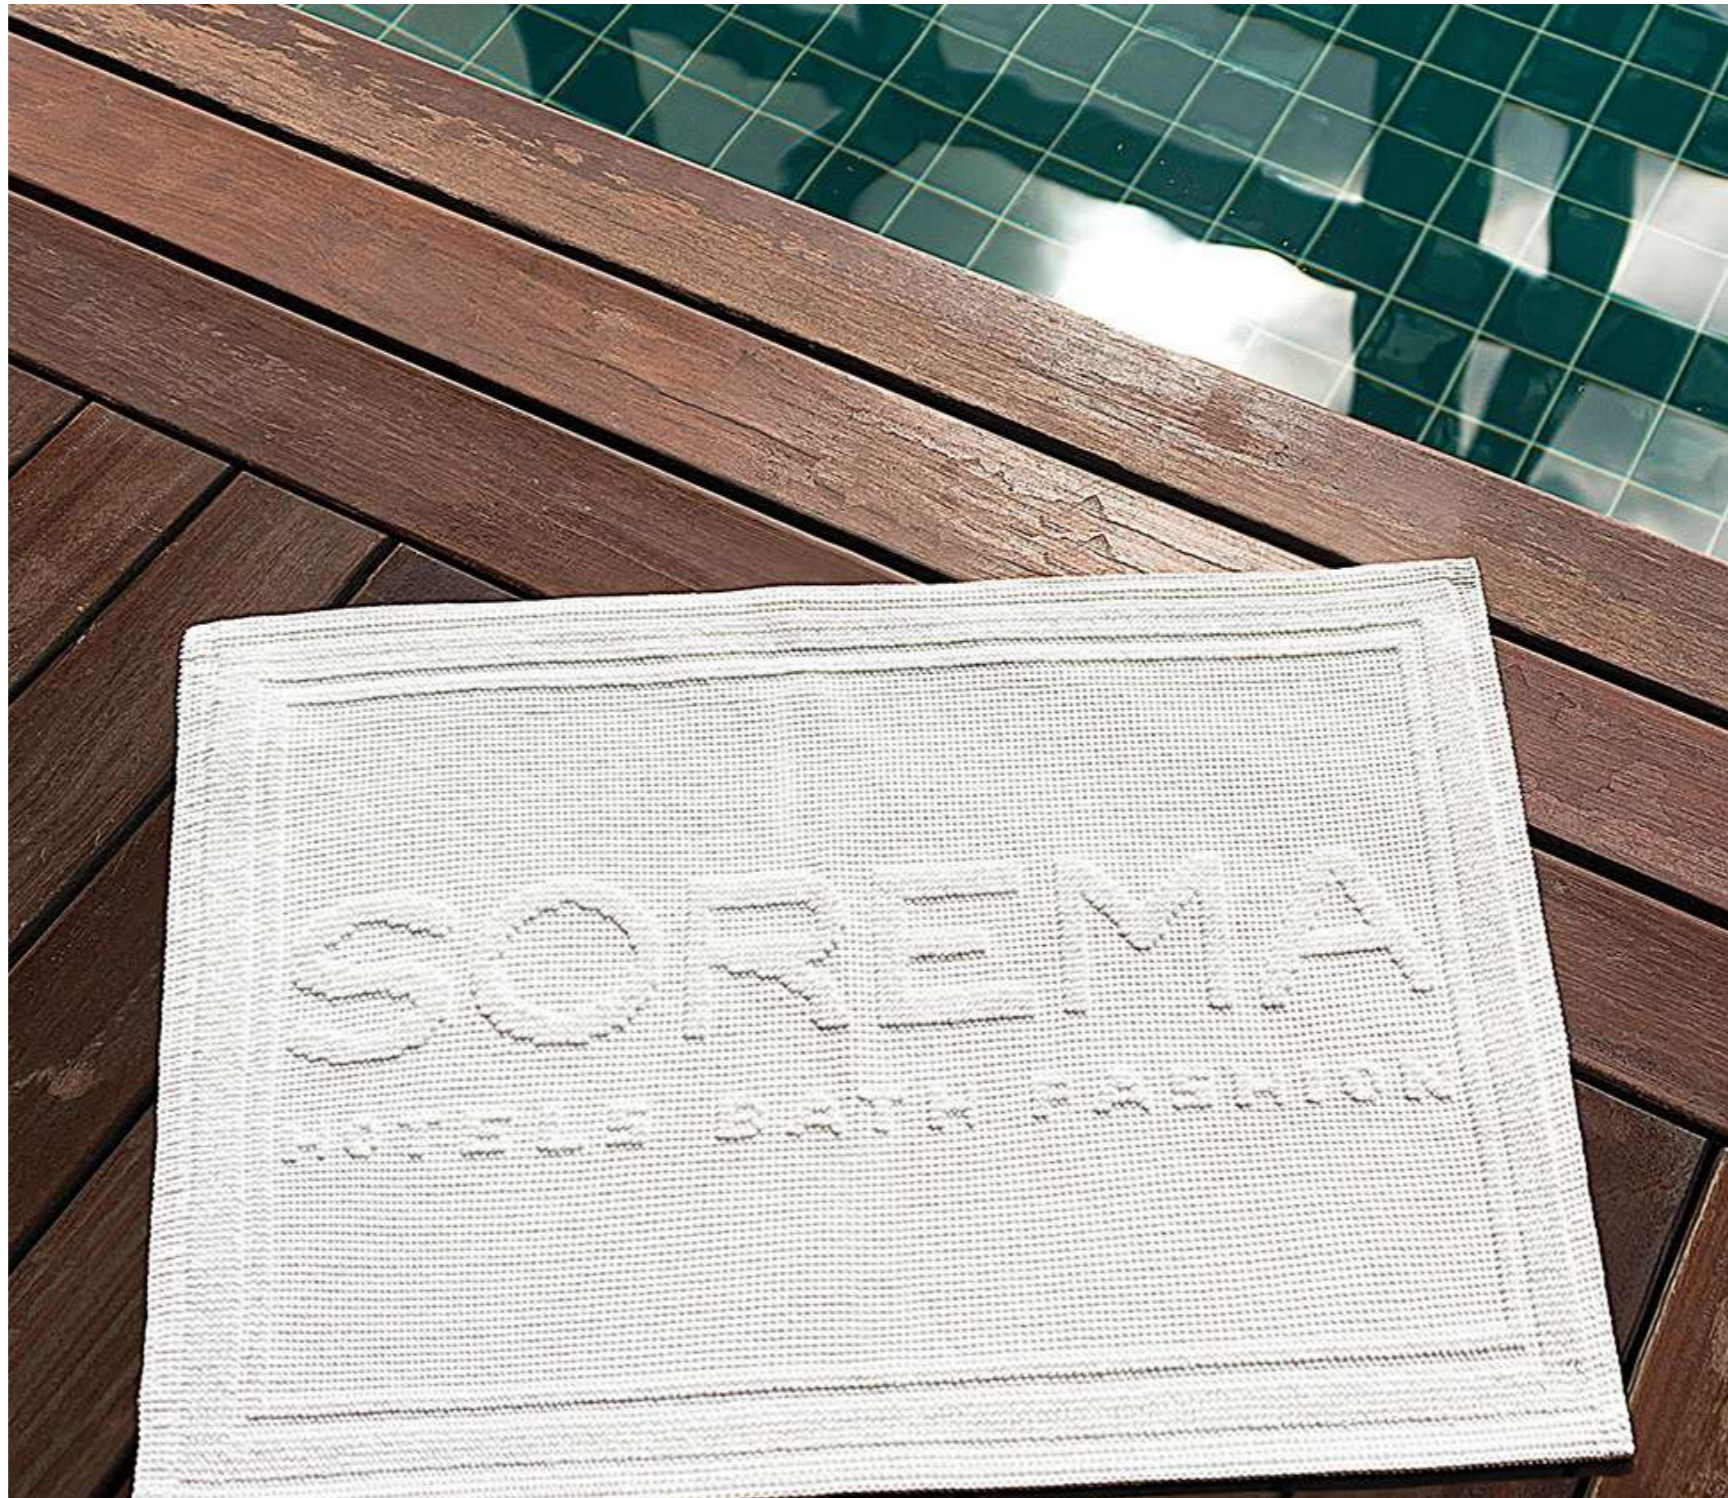

ANTI-SLIP SILICONE BACKING

Our terry bath mats, rugs and bedroom mats are able to be customized with an innovative finishing with anti-slip silicone backing.

As nossas saídas de banho, tapetes de banho e tapetes de quarto são possíveis de personalizar com revestimento inovador anti deslizante de silicone.

Nuestras salidas de baño, alfombras de baño y pies de cama son posibles de personalizar con revestimiento innovador antideslizante de silicona.

Total safety
Maior segurança
Mayor seguridad

High resistance to washing
Grande resistência às lavagens
Gran resistencia a los lavados

TERRY BATH MAT | JACQUARD

Saída de banho
Salida de baño

100% COTTON | 800 GSM
100% Algodão
100% Algodón

50 x 70 cm

by request
por pedido
bajo pedido

WOVEN BATH | JACQUARD

Saída de banho
Salida de baño

100% COTTON | 1100 GSM
100% Algodão
100% Algodón

50 x 70 cm

by request
por pedido
bajo pedido

WOVEN BEDROOM | JACQUARD

Saída de banho
Salida de baño

100% COTTON | 1100 GSM
100% Algodão
100% Algodón

55 x 110 cm

by request
por pedido
bajo pedido