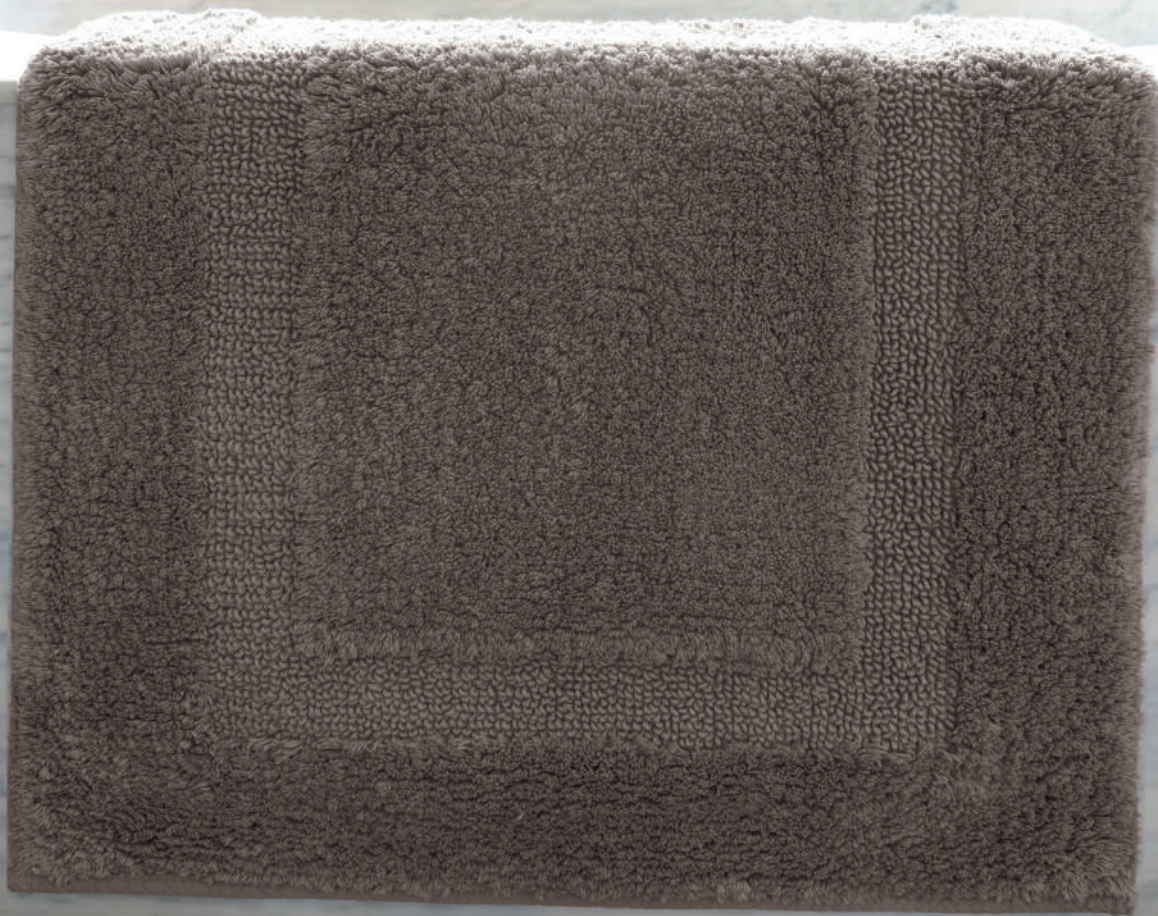

OXFORD 23333

Super soft finishing

Pre-washed and pre-shrunk: incredible absorbency and no shrinking

Anti-pilling

Reversible, allowing the use of both sides

PRESTIGE

Bath rug

100% SUPERIOR COMBED COTTON
2100 GSM