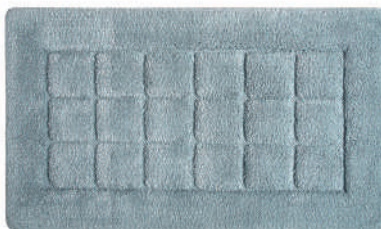

100% COTTON

50 x 80 cm 311 47 51 ...
60 x 100 cm 311 47 61 ...
70 x 120 cm 311 47 71 ...

Anti slip silicone backing

Structure richness: both woven and tufting

Pre-washed & pre-shrunk

WHITE 20003

FOG 23396

SEA MIST 23956