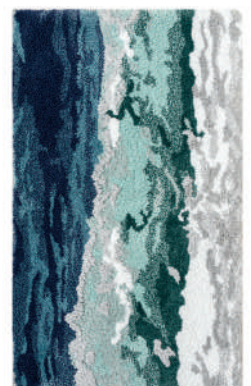

100% EGYPTIAN COTTON GIZA

60 x 100 cm 311 60 81 10001

Super high definition of the design

Antibacterial

Anti slip silicone backing

100% COMBED COTTON

60 x 100 cm 311 45 41 10001

70 x 120 cm 311 45 51 10001