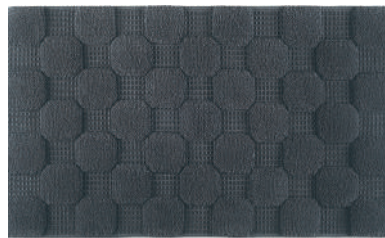

STORM 20766